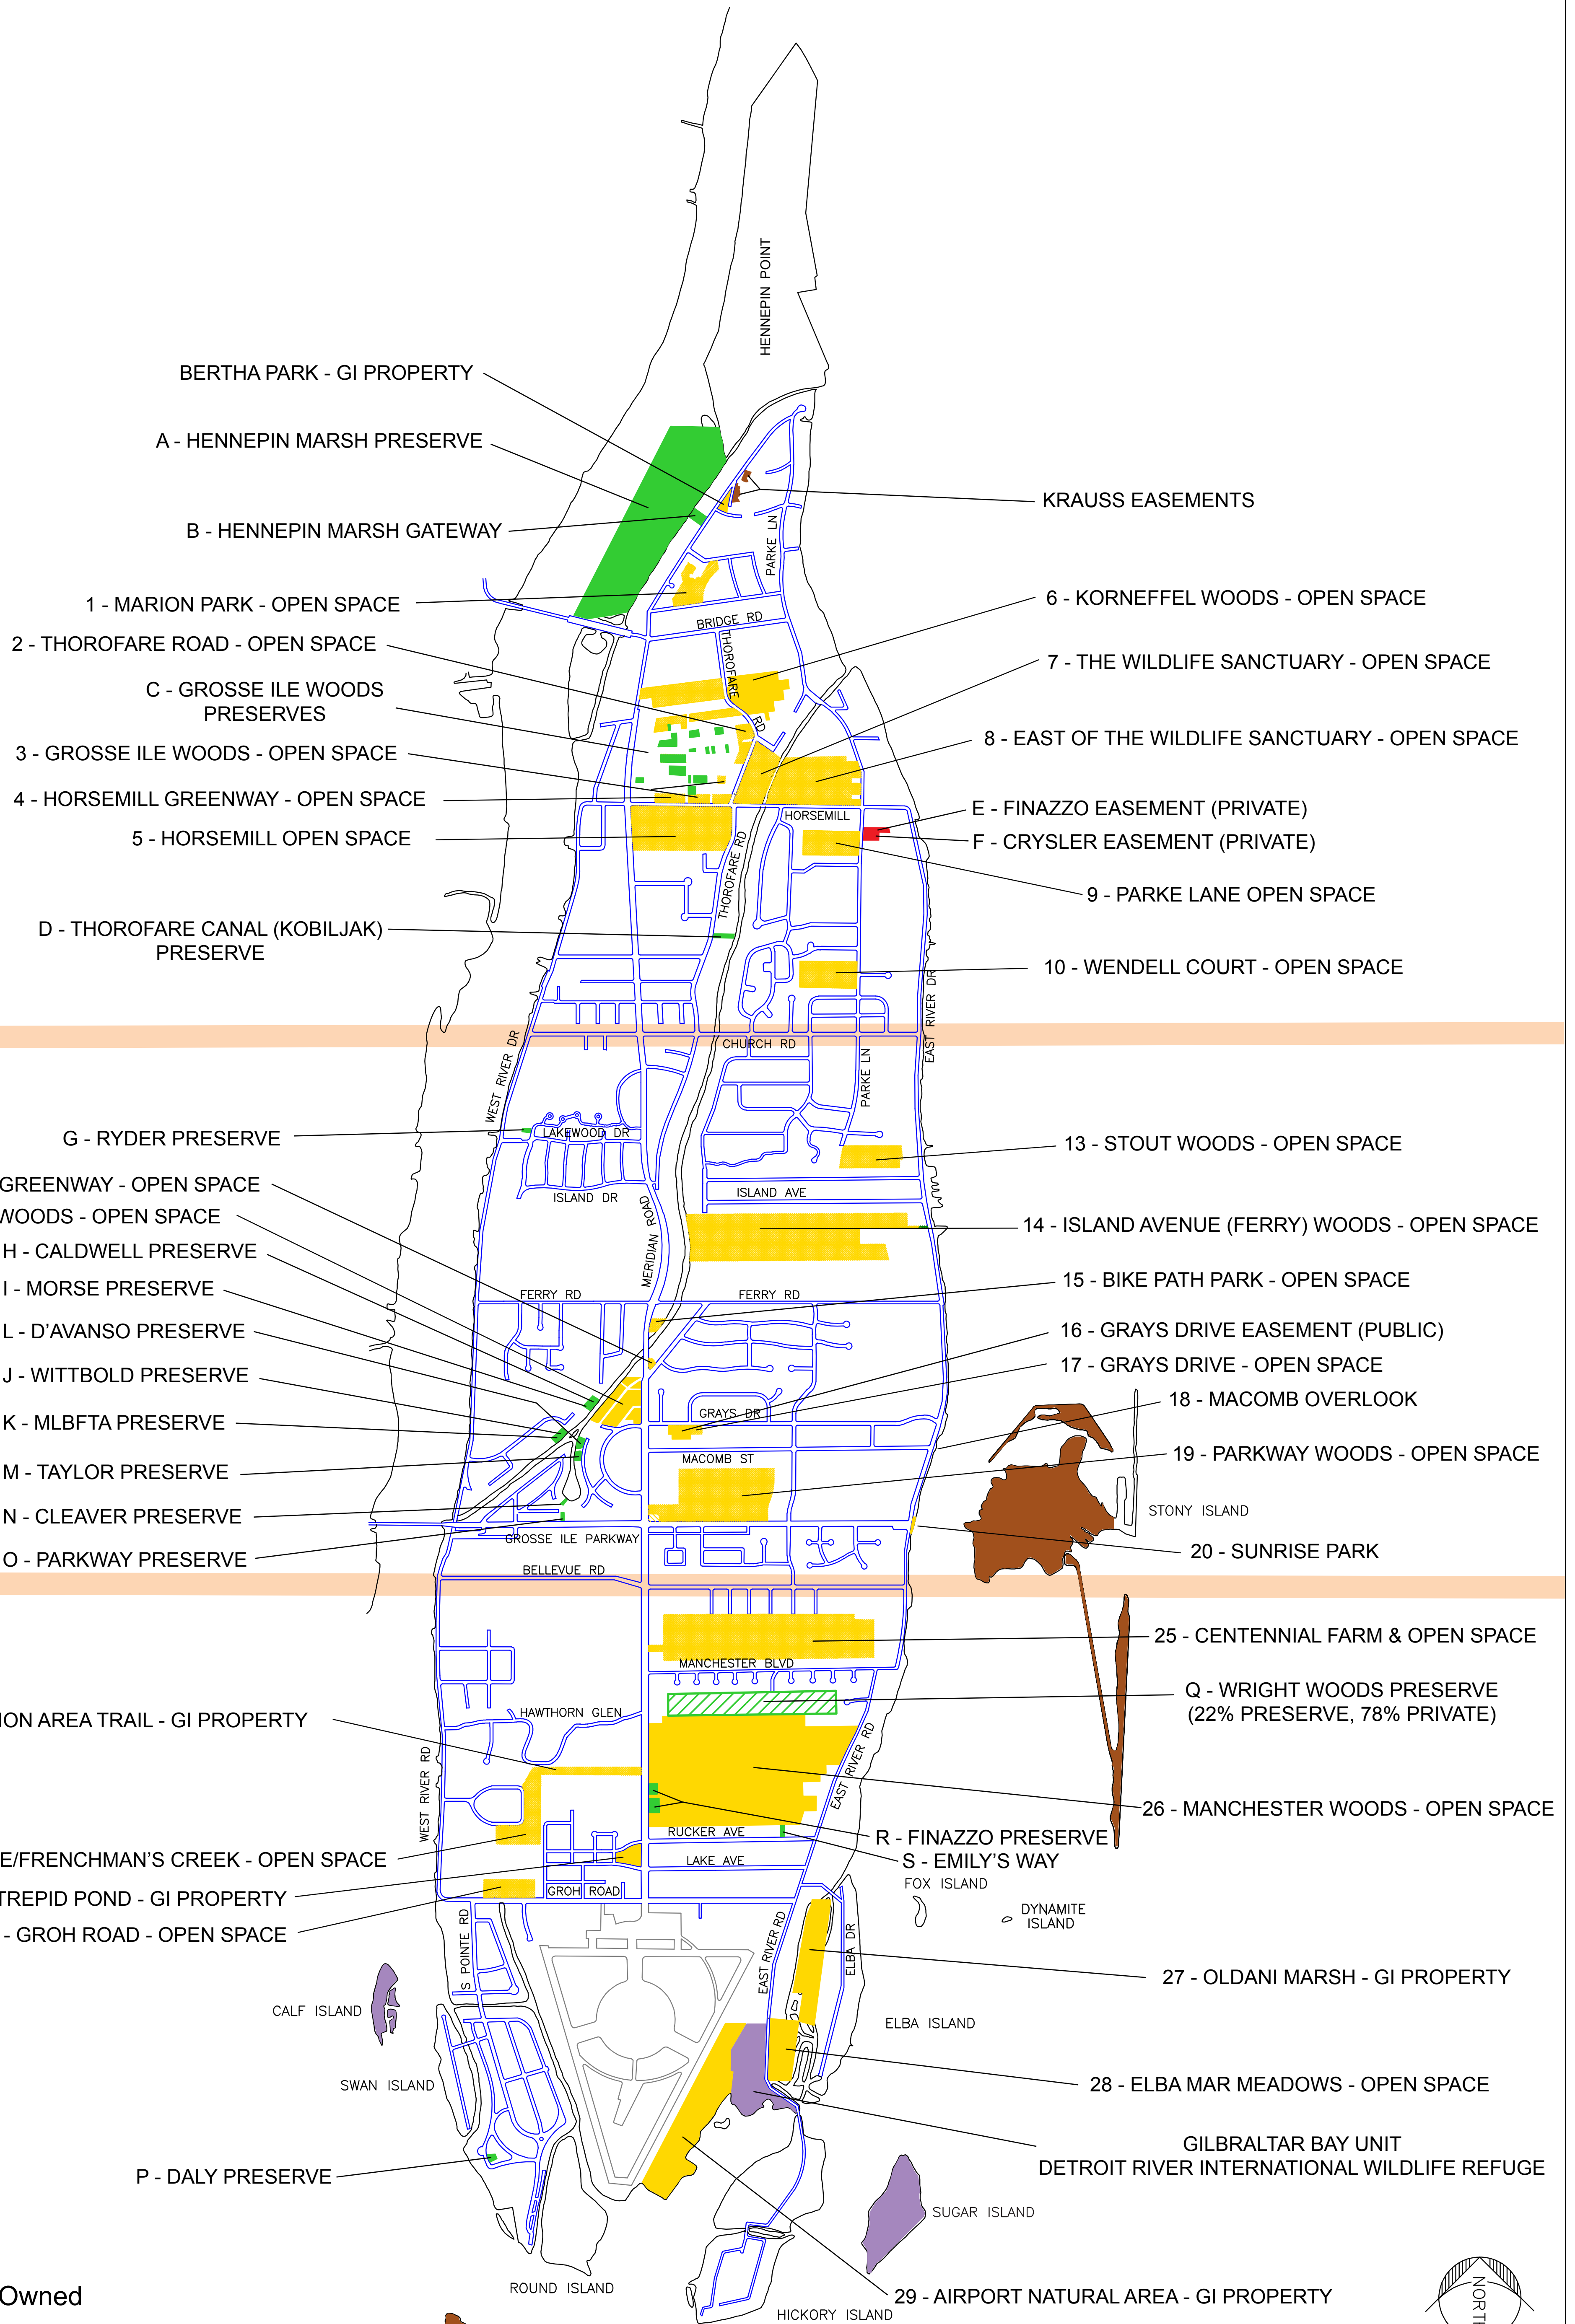

GROSSE ILE TOWNSHIP NATURAL AREAS

North Section

Middle Section

South Section

- Federal Owned
- State Owned
- GI Open Space/Owned Areas
- GINLC Preserves
- GINLC Easements
- Private & GINLC Preserve

Updated by GINLC October 3, 2015

Township Properties Based on a March 26, 2013 Map by Charles E. Raines Company