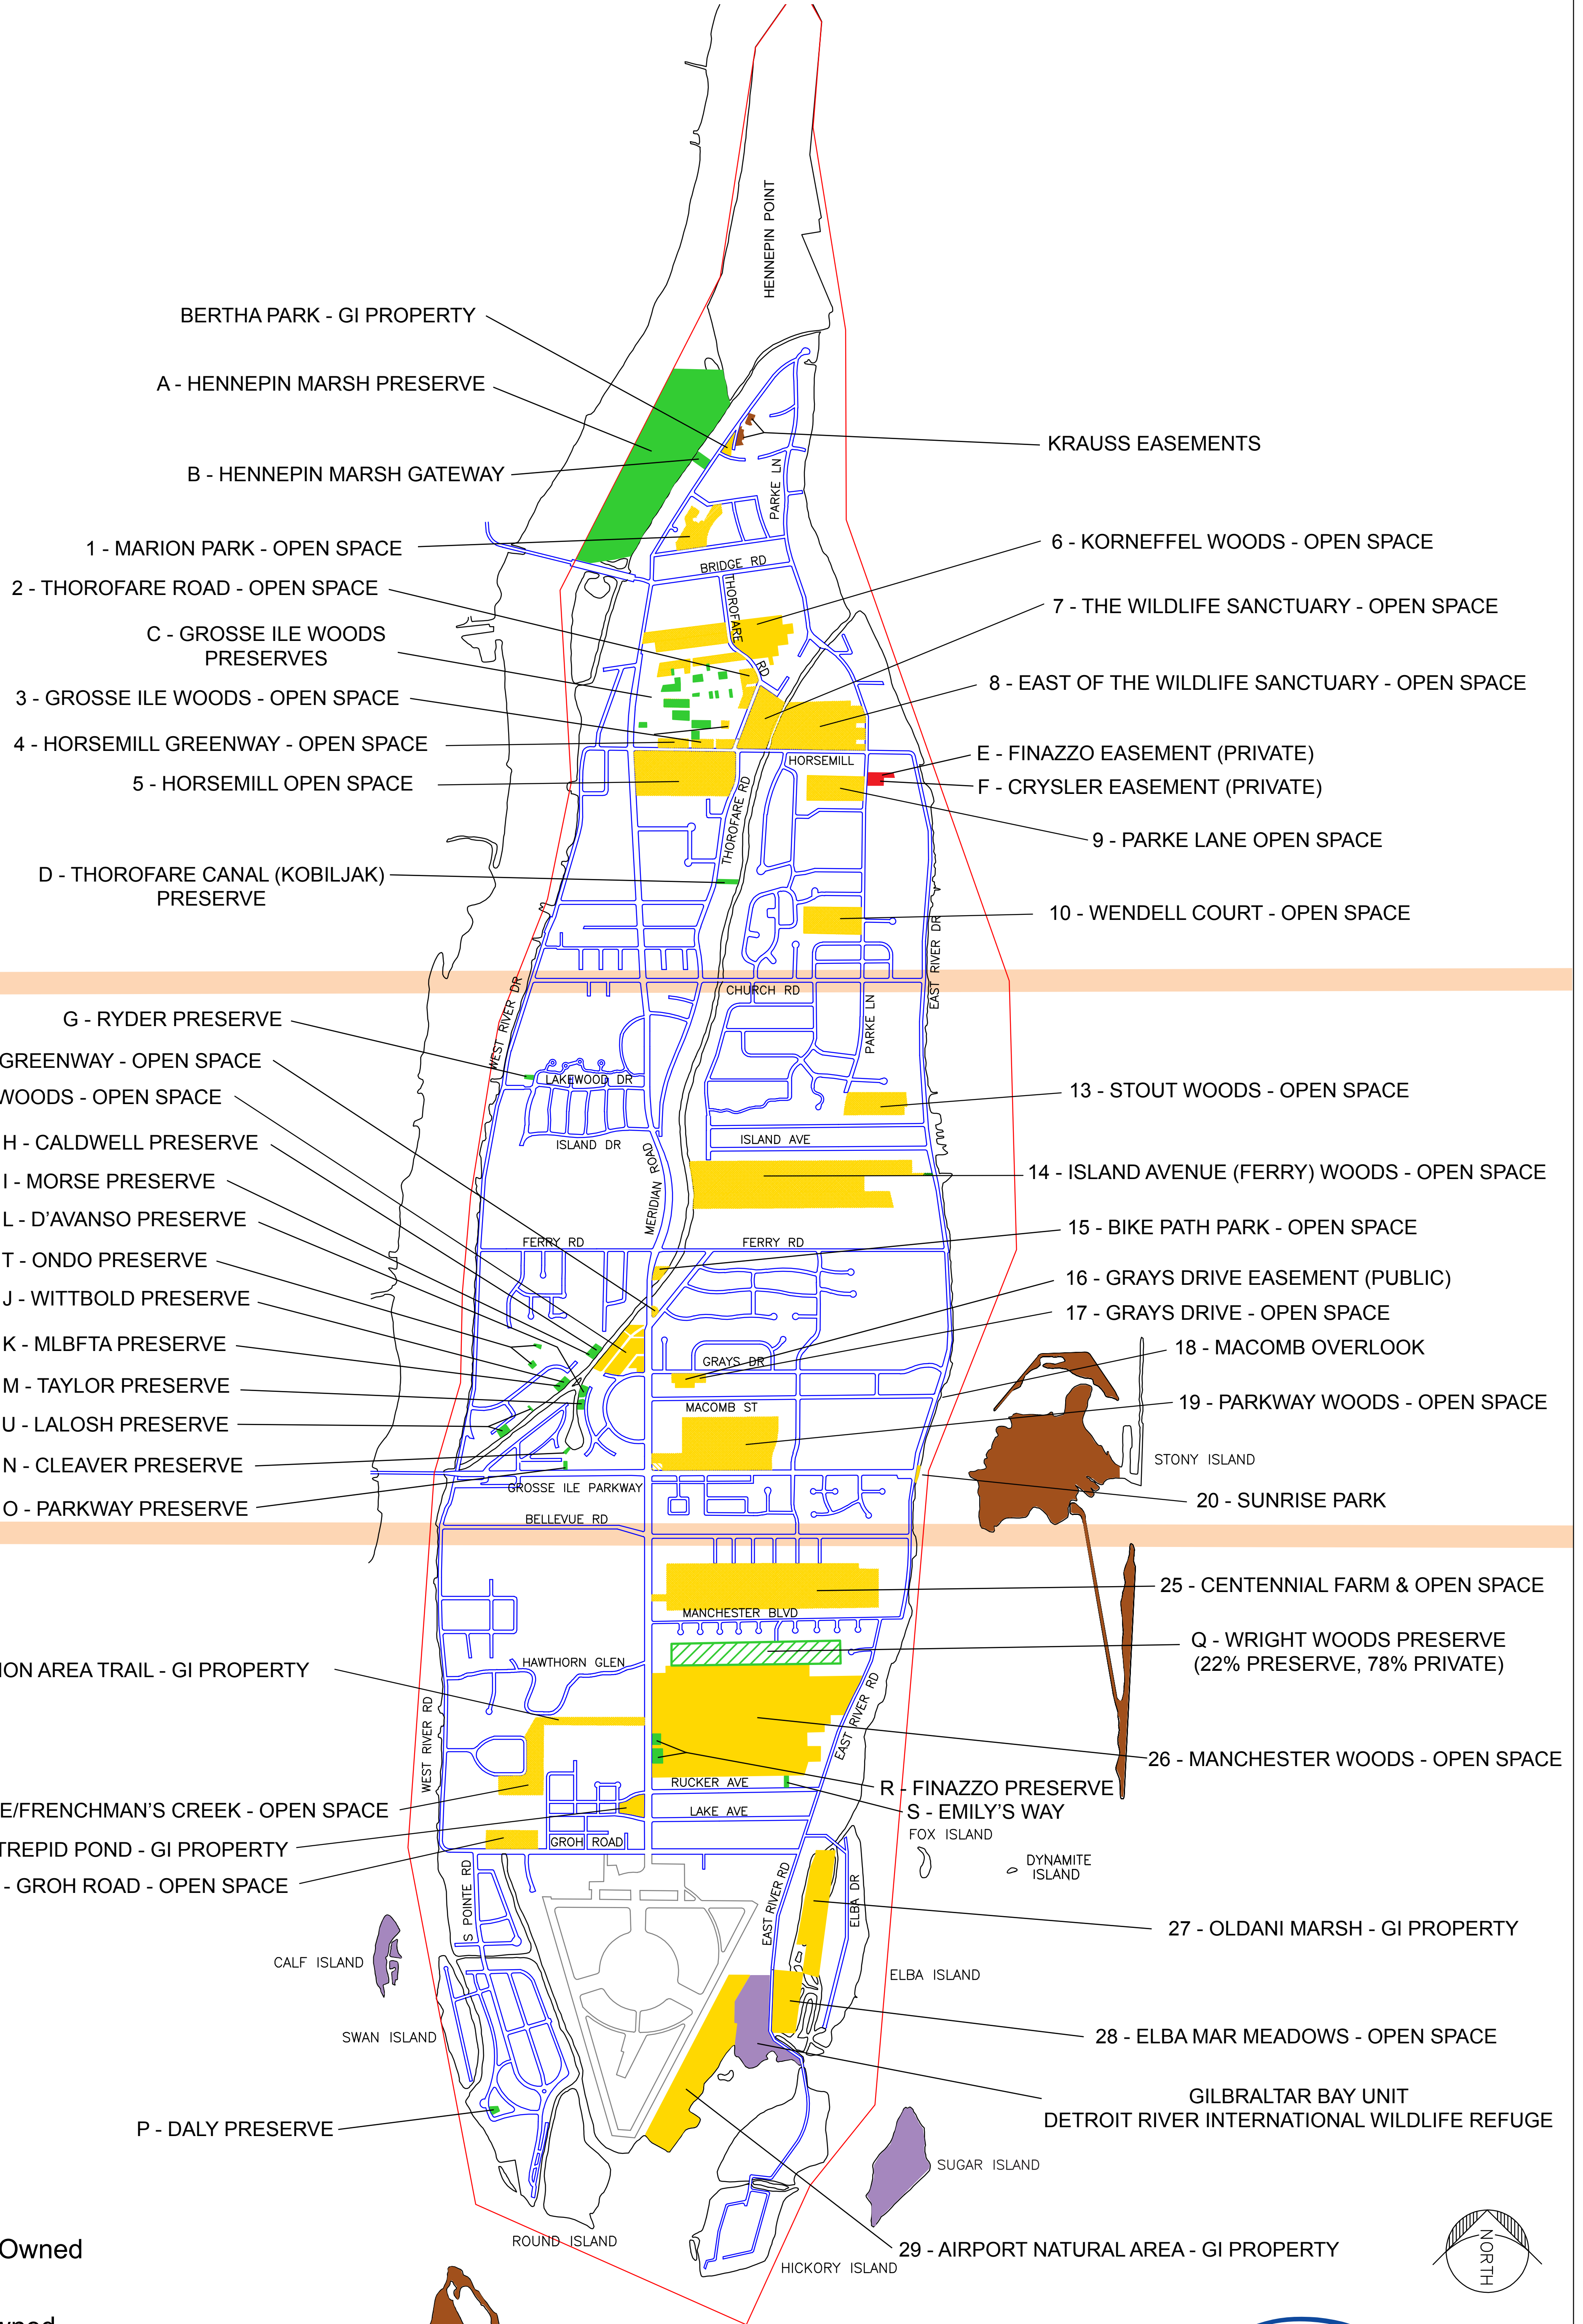

GROSSE ILE TOWNSHIP NATURAL AREAS AND GROSSE ILE OPEN SPACE & OWNED AREAS

North Section

Middle Section

South Section

- Federal Owned
- State Owned
- GI Open Space/Owned Areas
- GINLC Preserves
- GINLC Easements
- Private & GINLC Preserve

Updated by GINLC January 12, 2019

Township Properties Based on a March 26, 2013 Map by Charles E. Raines Company